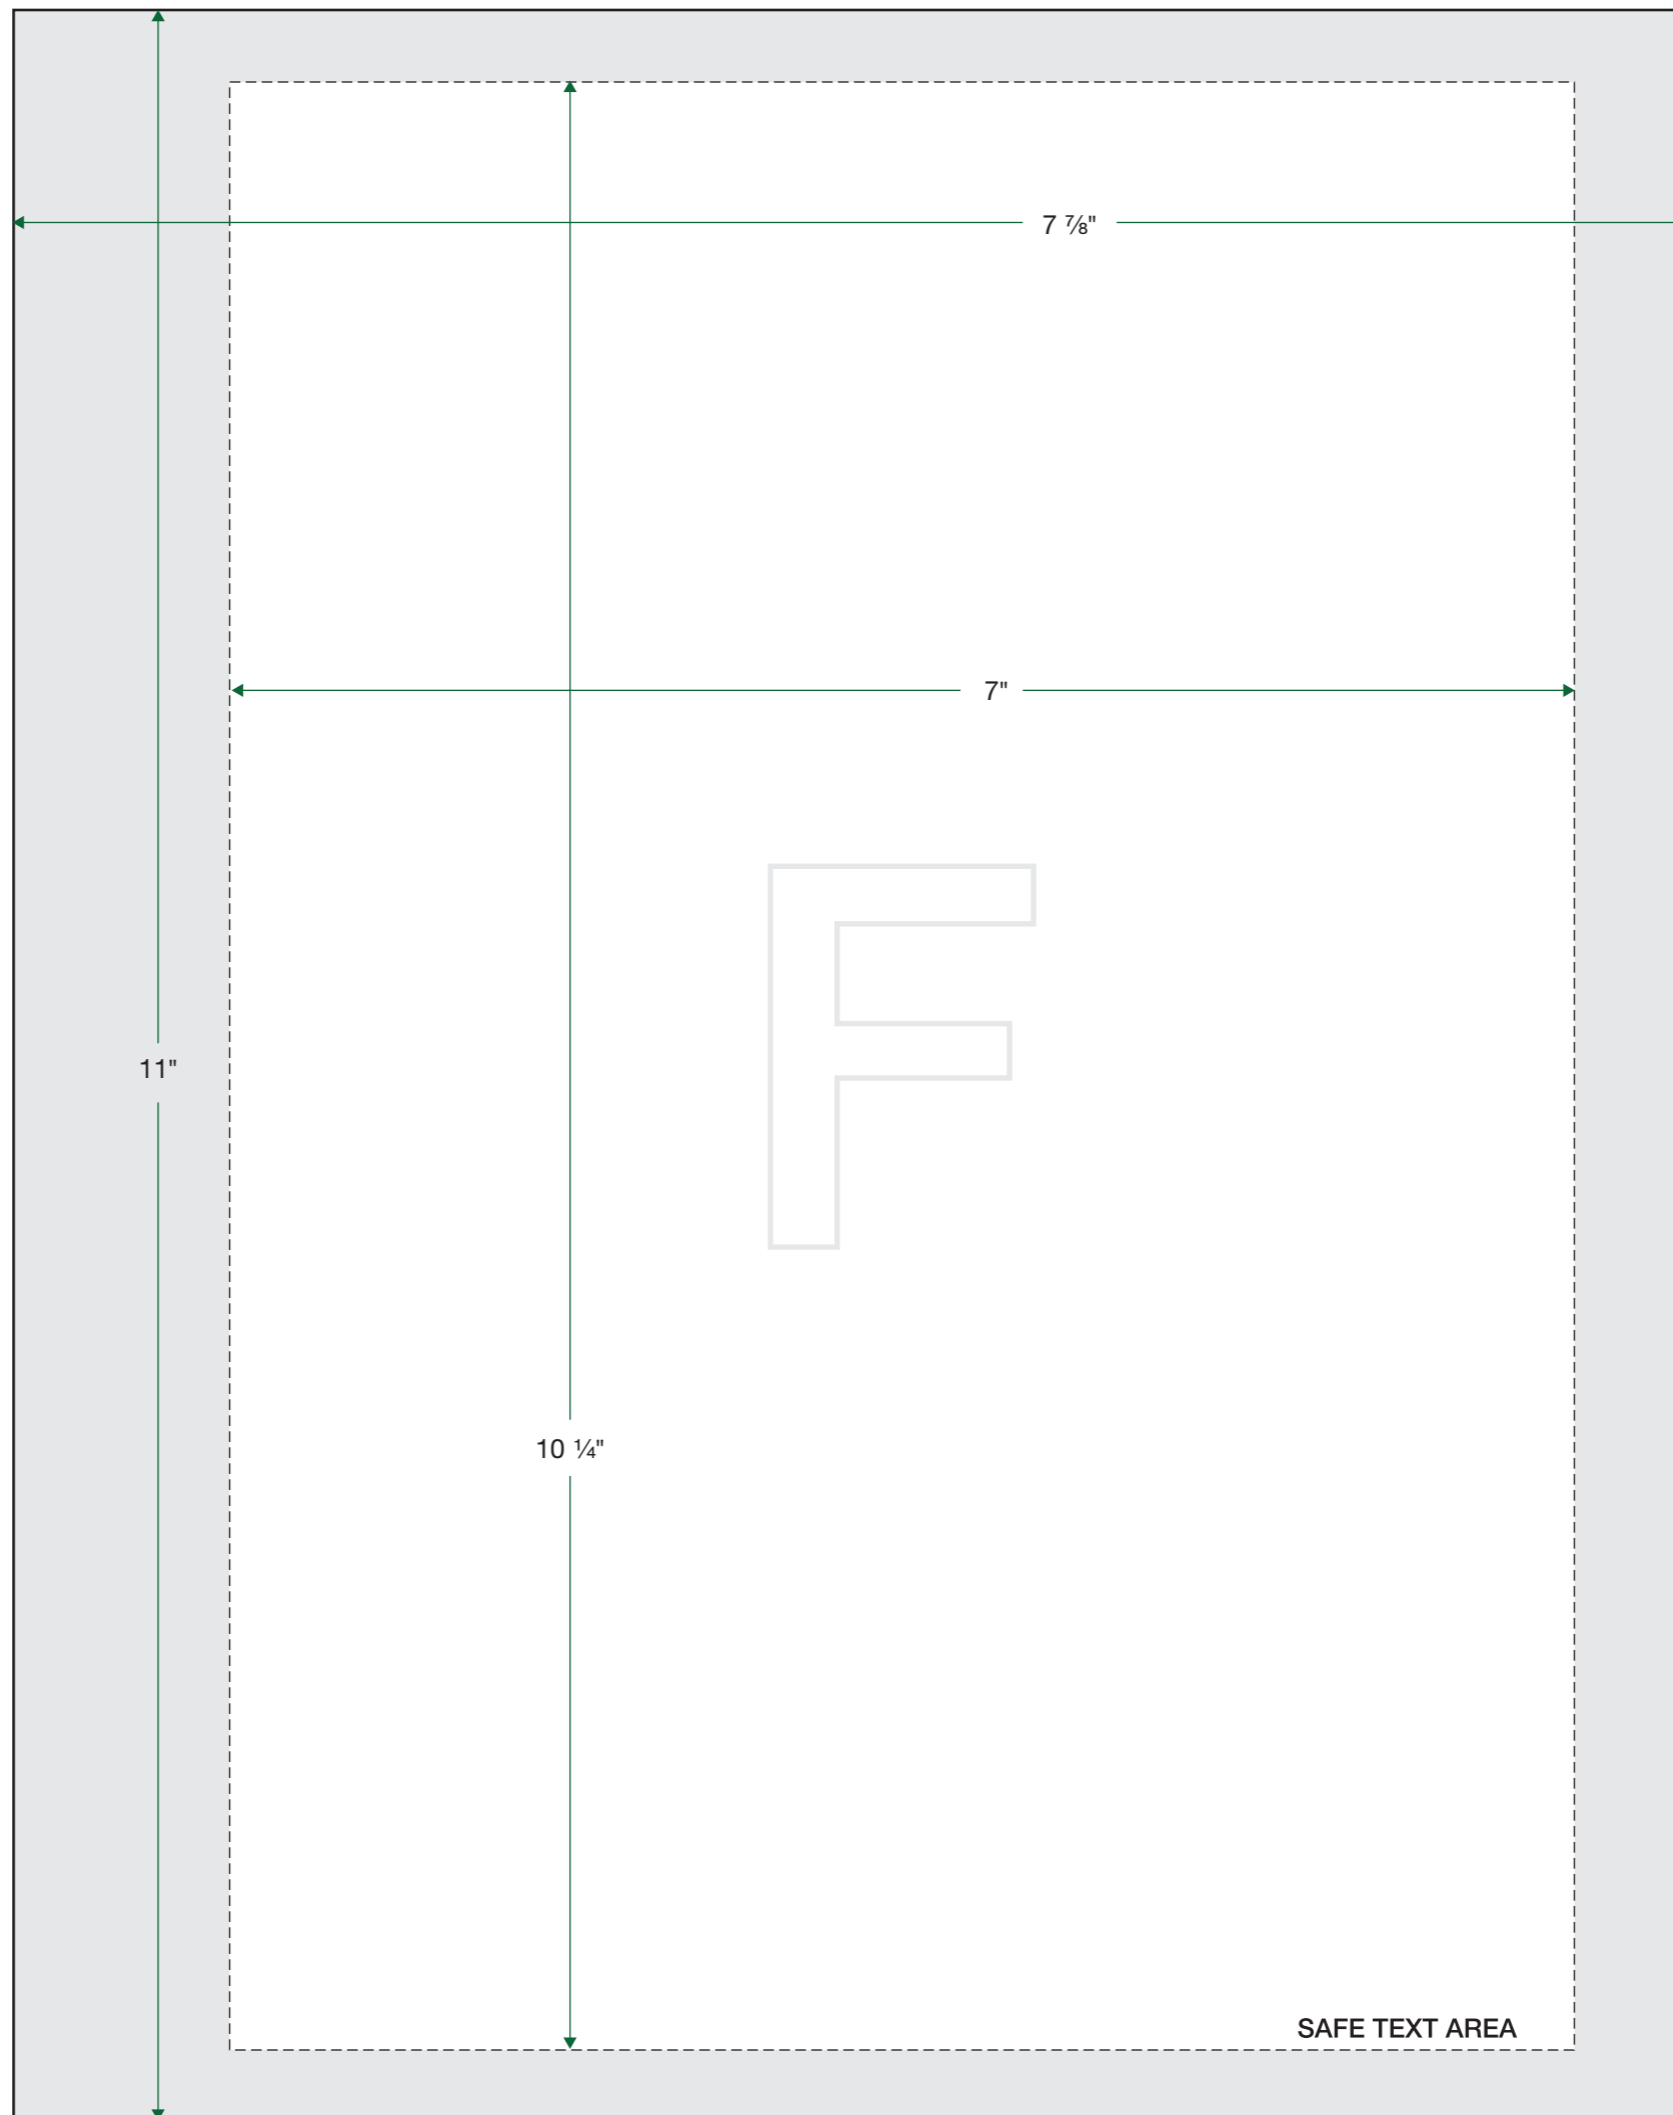

A10
RULED NOTEBOOK
(STAMPED)

Brownline®

 **Blueline®**

SAFE TEXT AREA