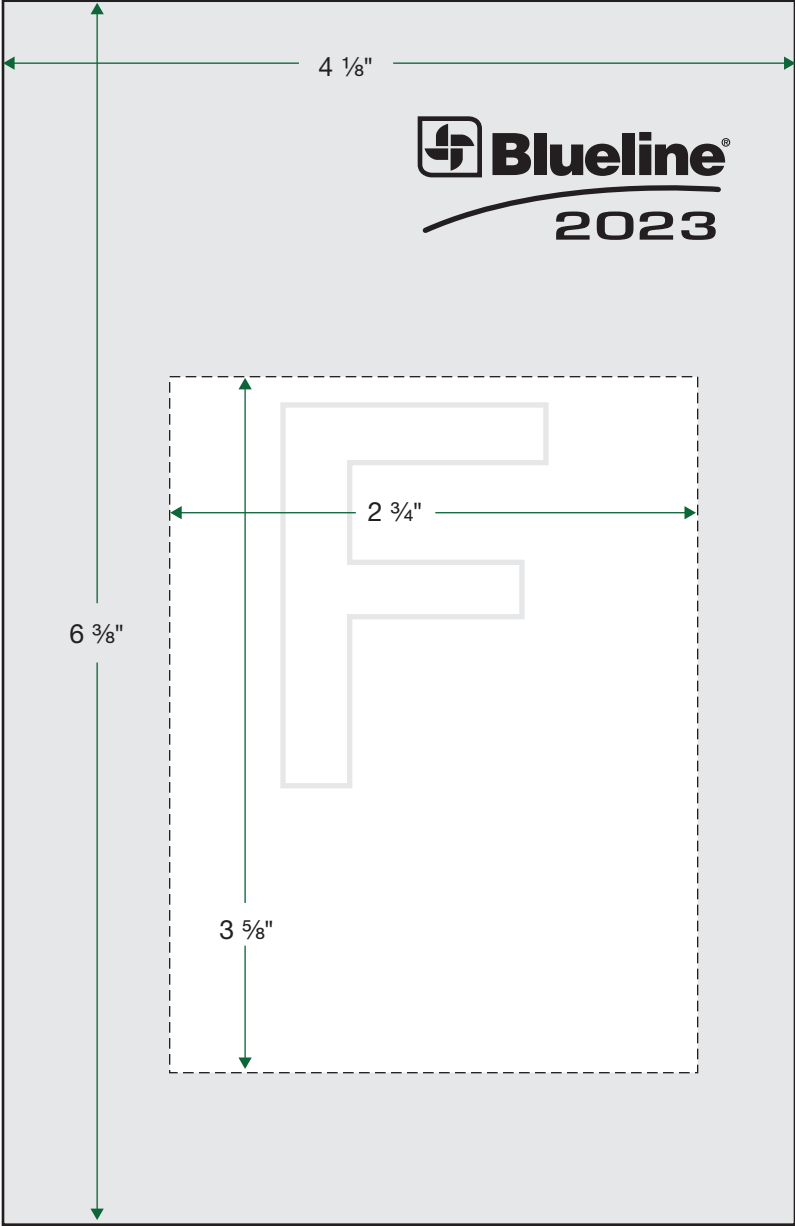

C1506.81BTX
WEEKLY PLANNER
(STAMPED)

SAFE TEXT AREA