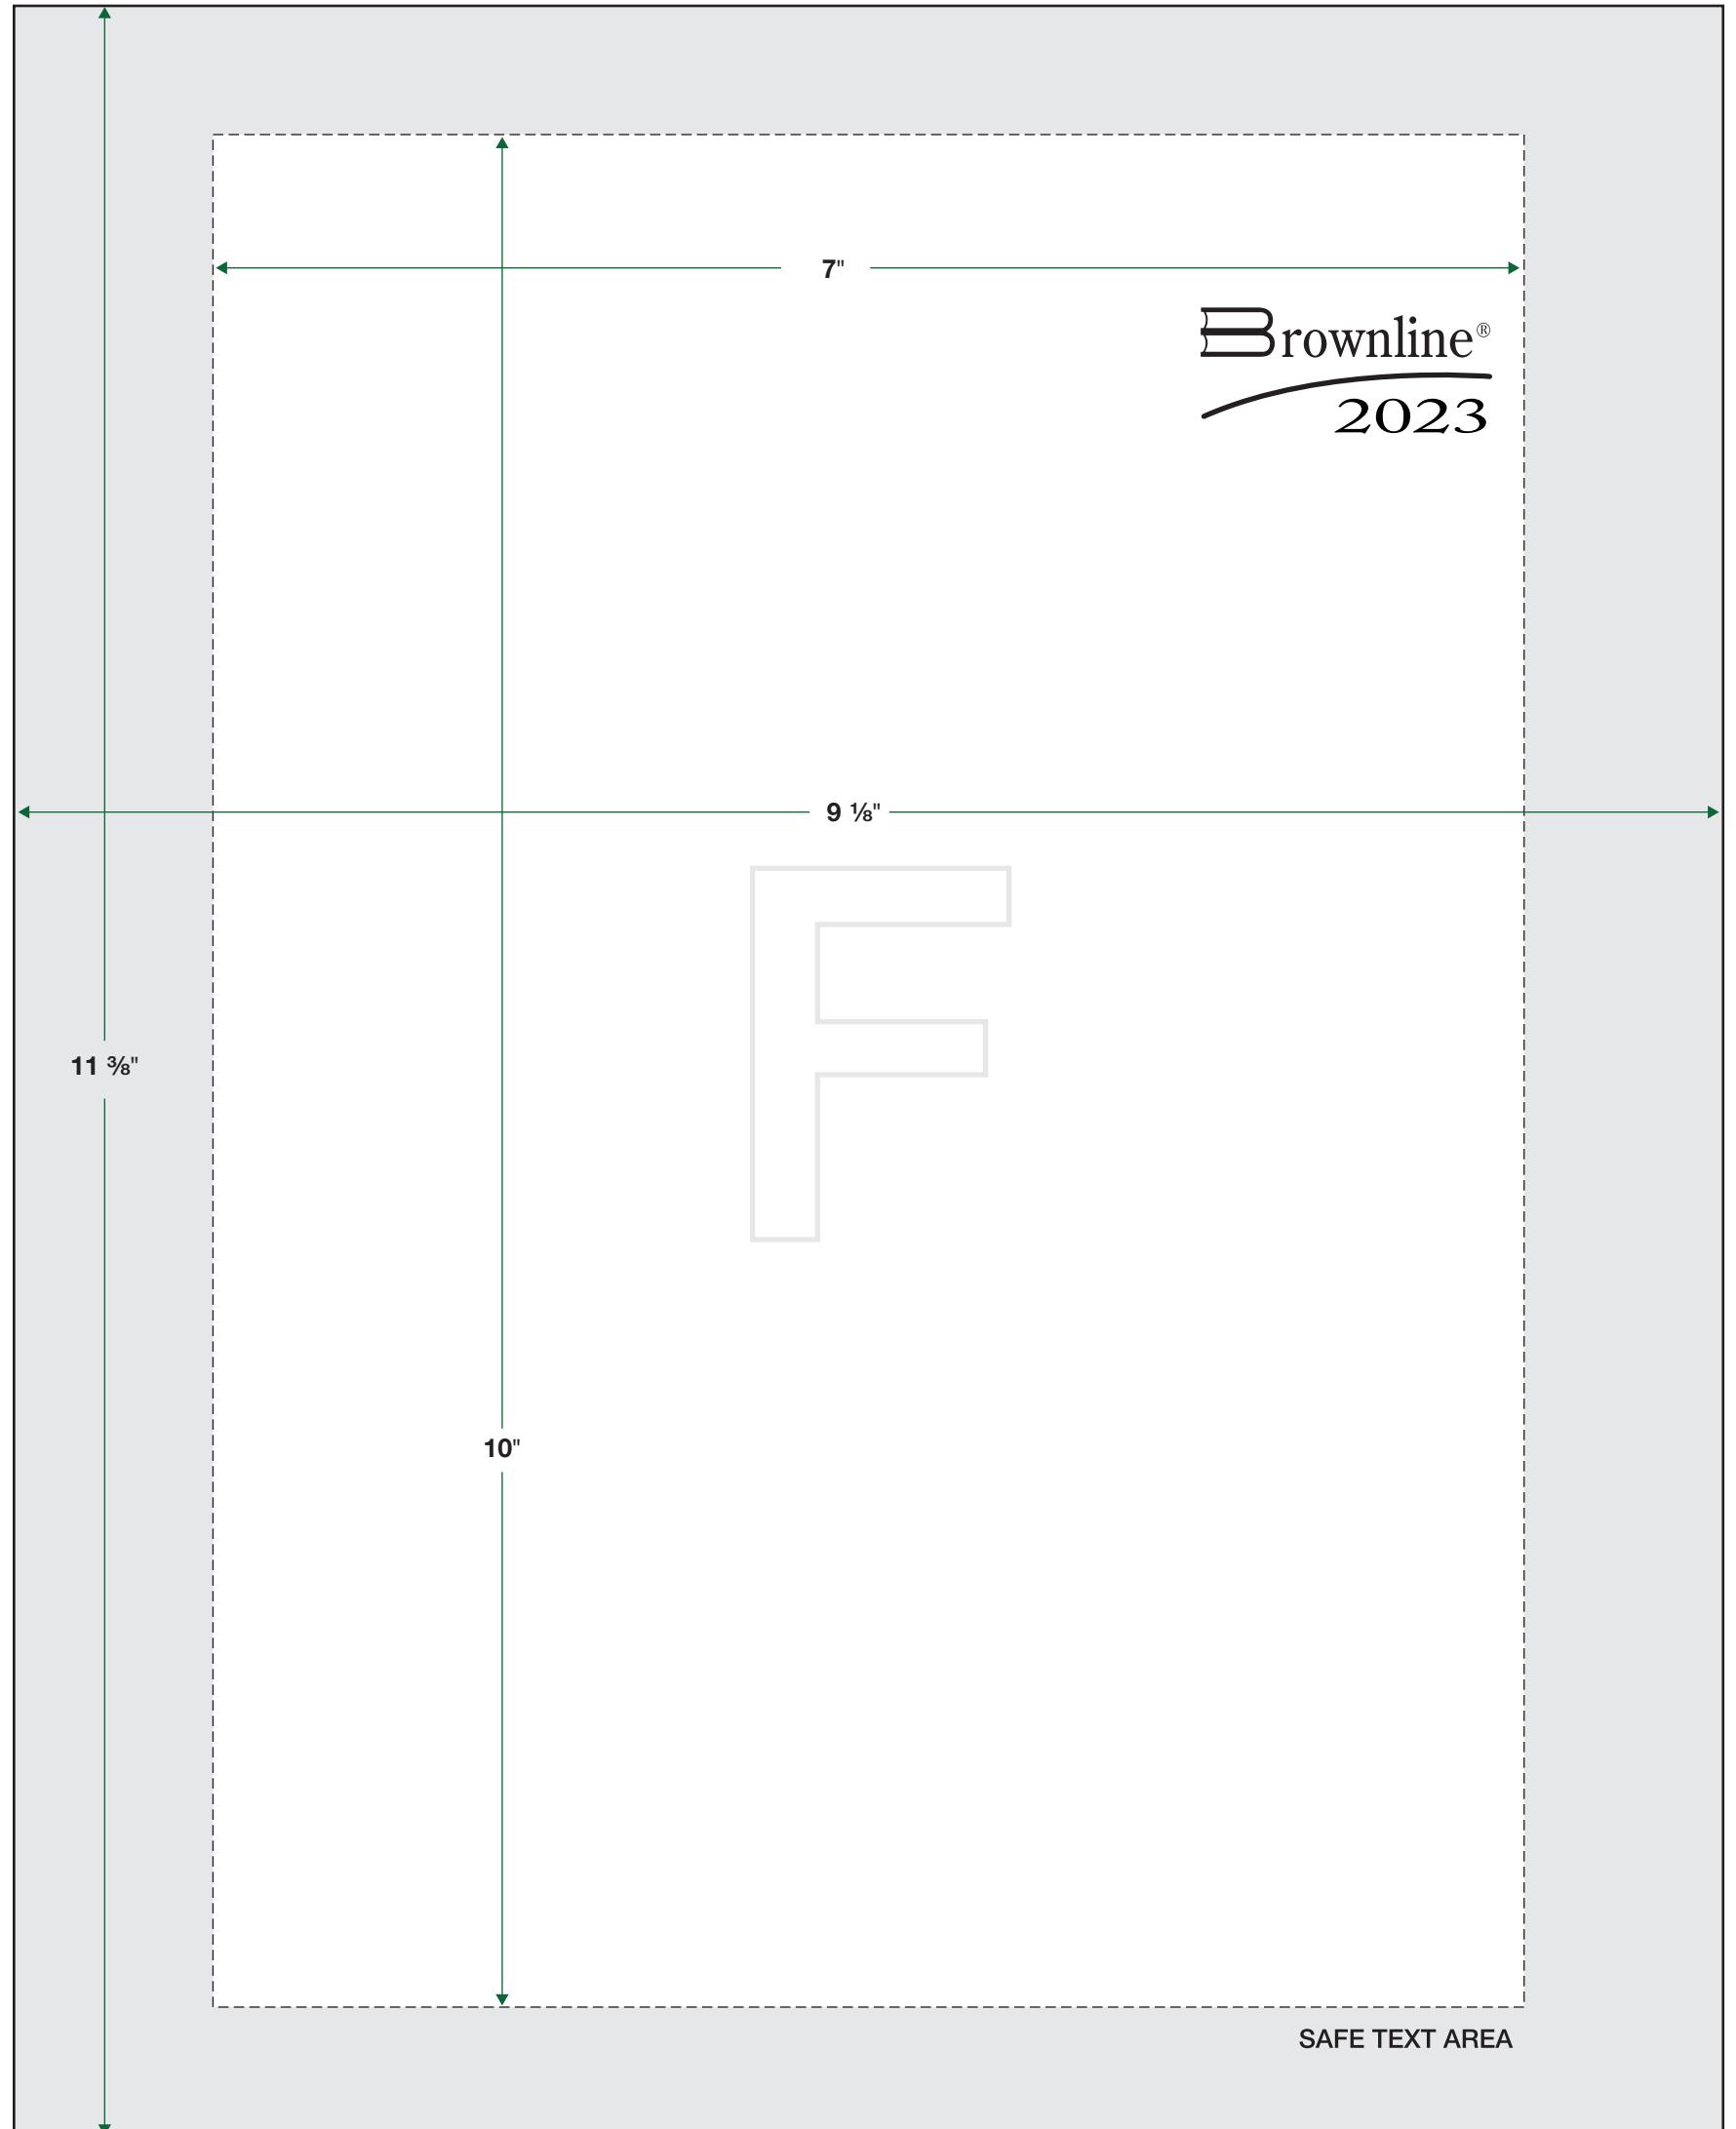

CB950  
WEEKLY PLANNER  
(STAMPED)

**Brownline®**

 **Blueline®**