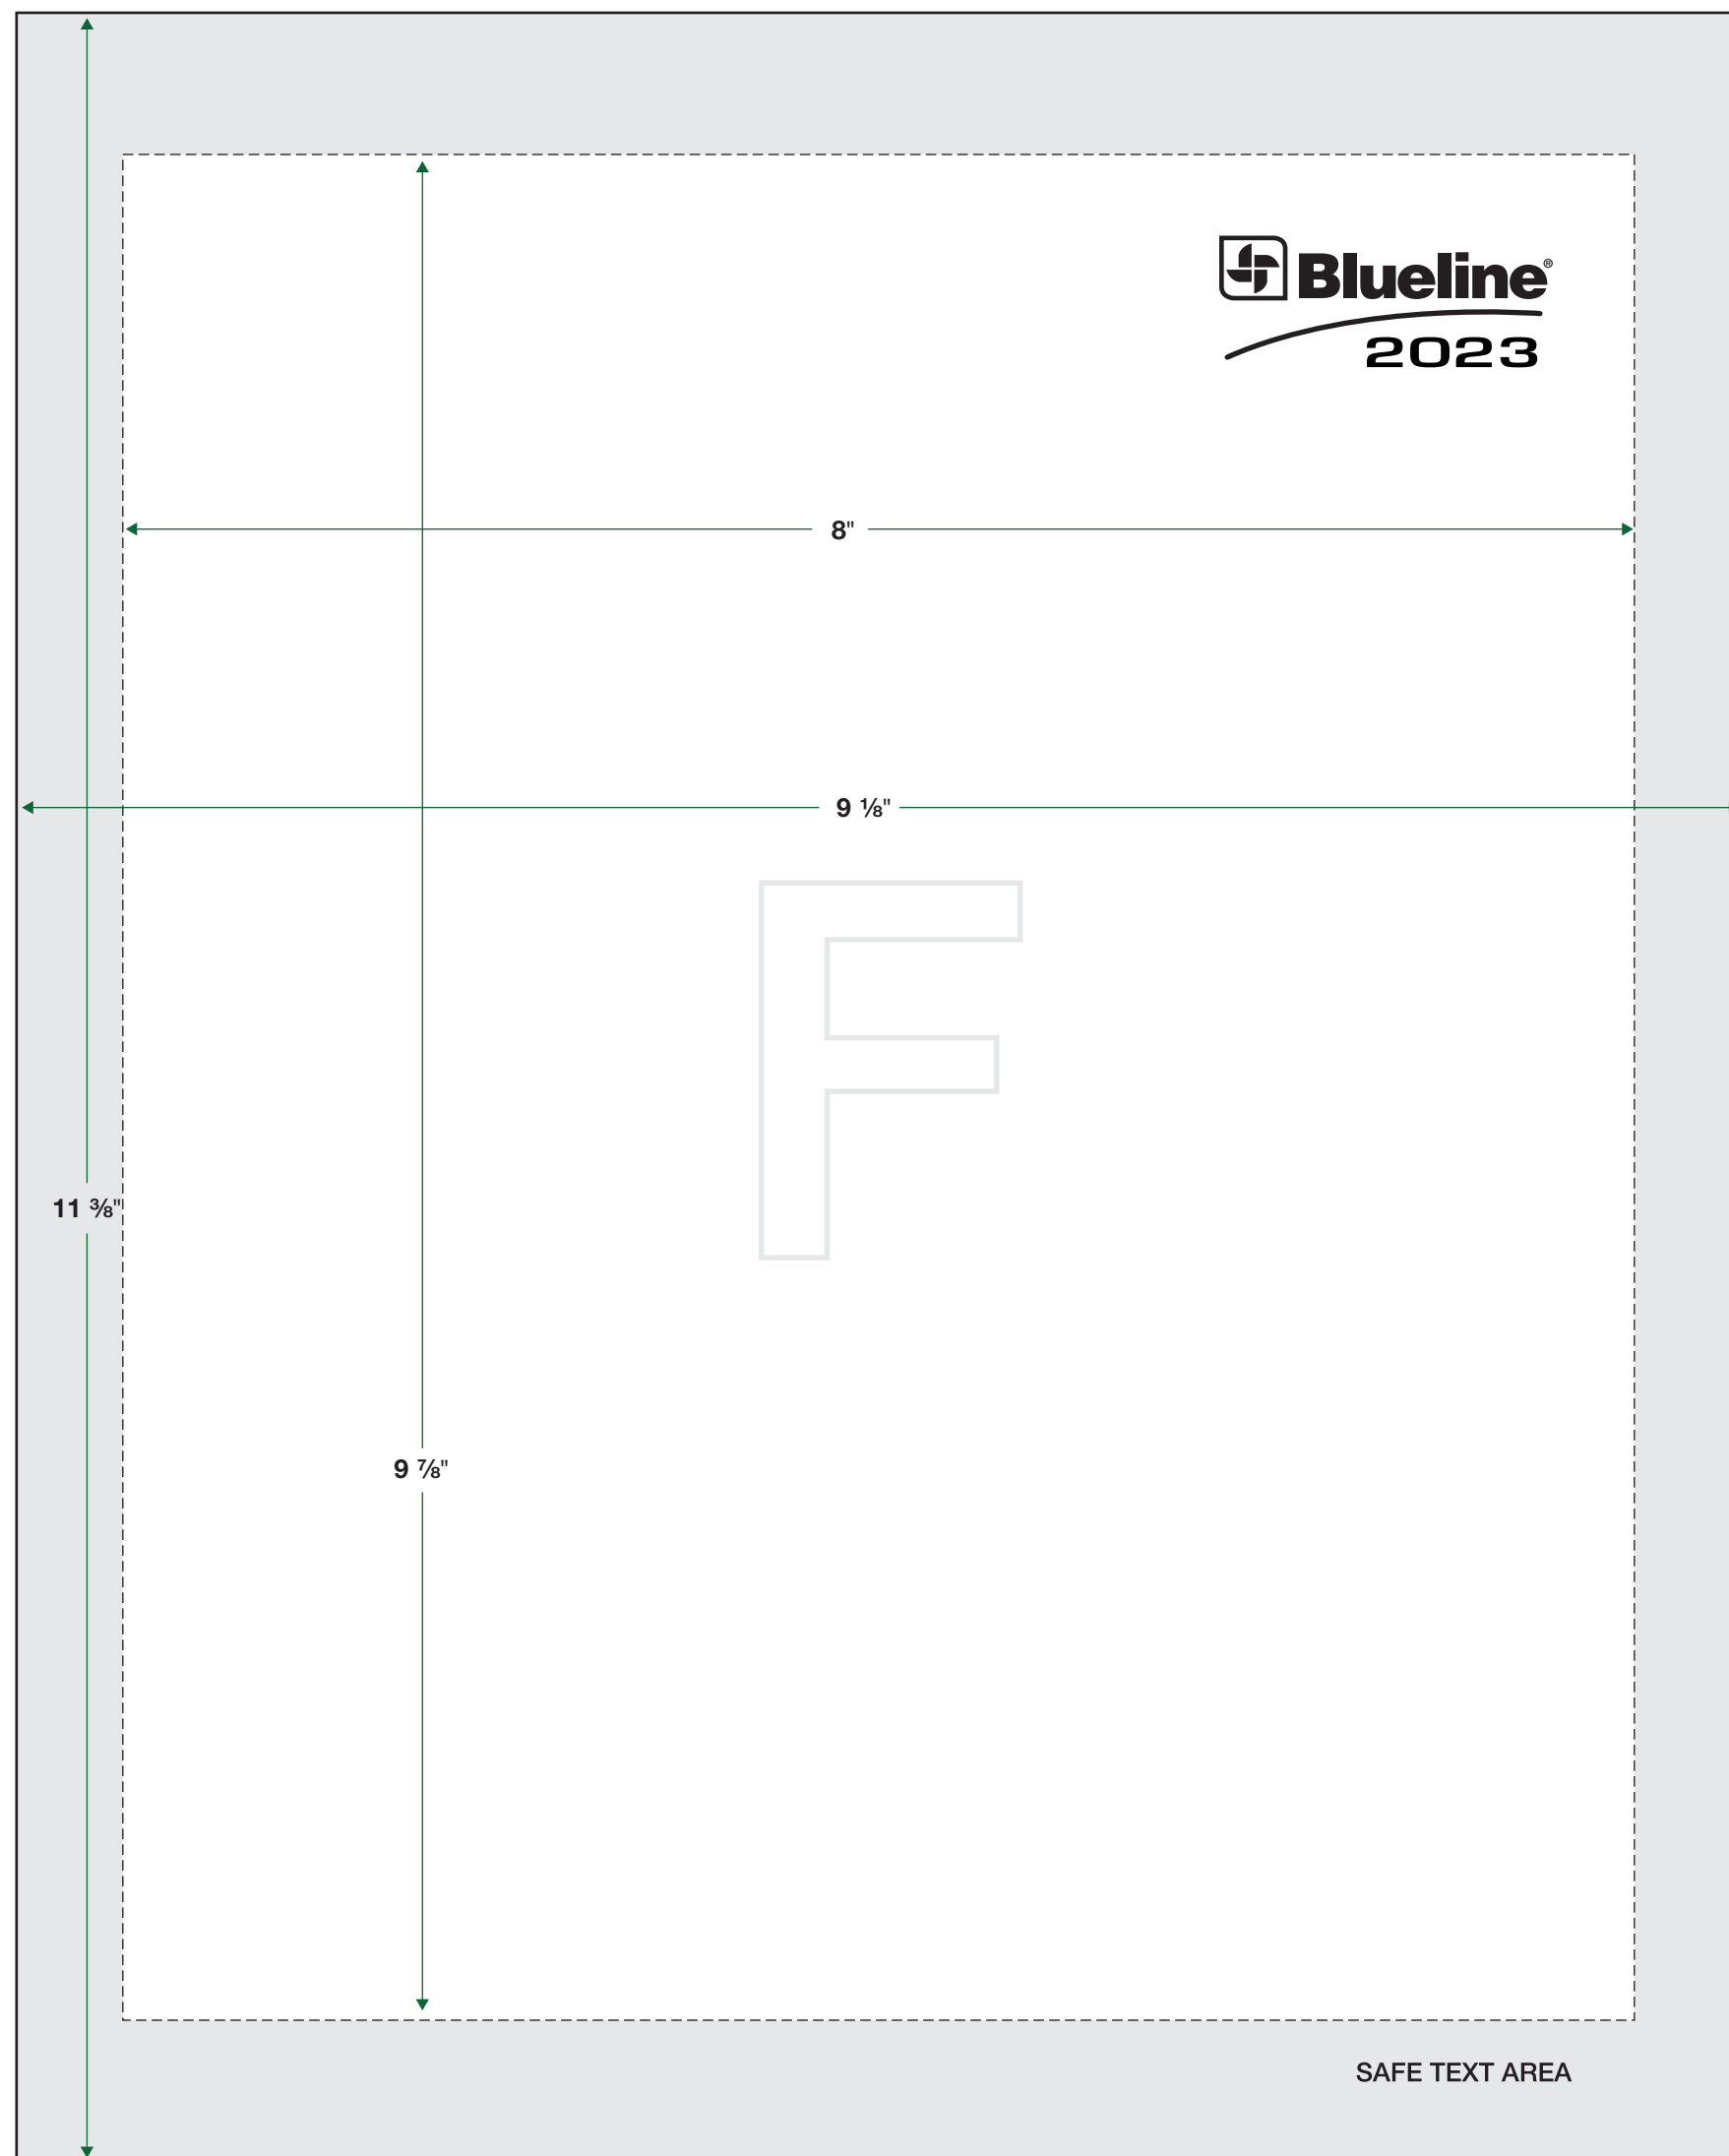

CB965.BLK  
C965.81T  
DAILY PLANNER  
(STAMPED)

Brownline®

SAFE TEXT AREA