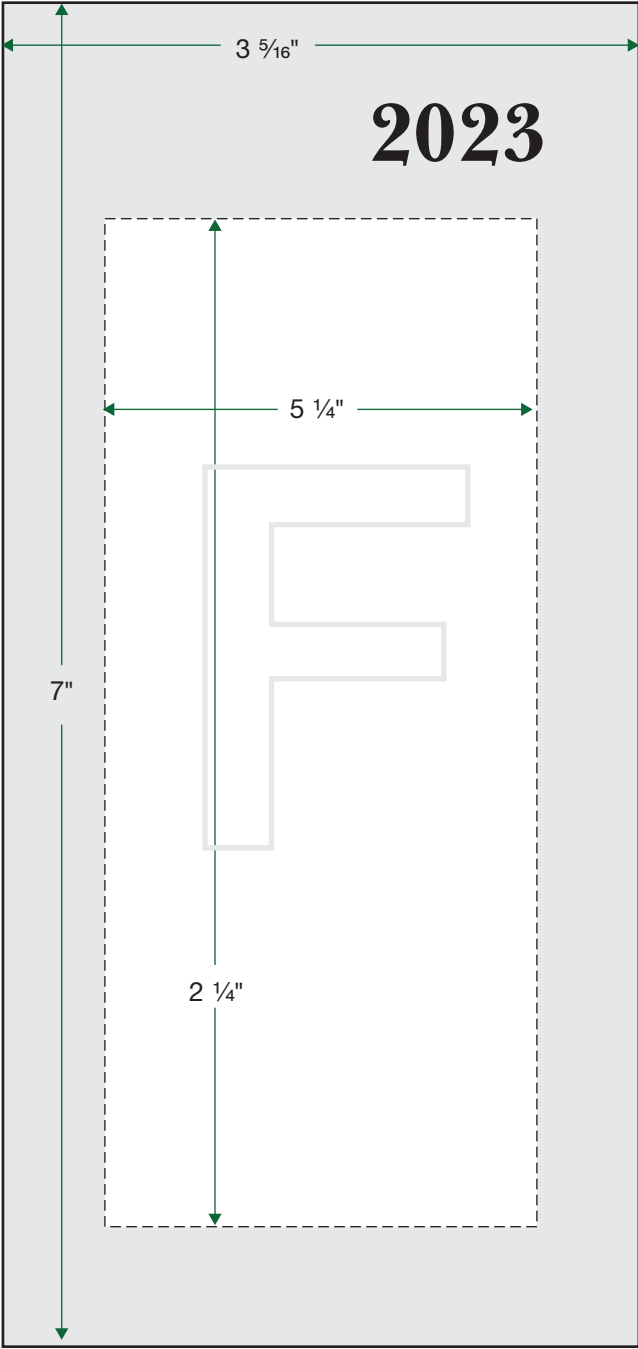

CBE306
WEEKLY PLANNER
(STAMPED)

SAFE TEXT AREA