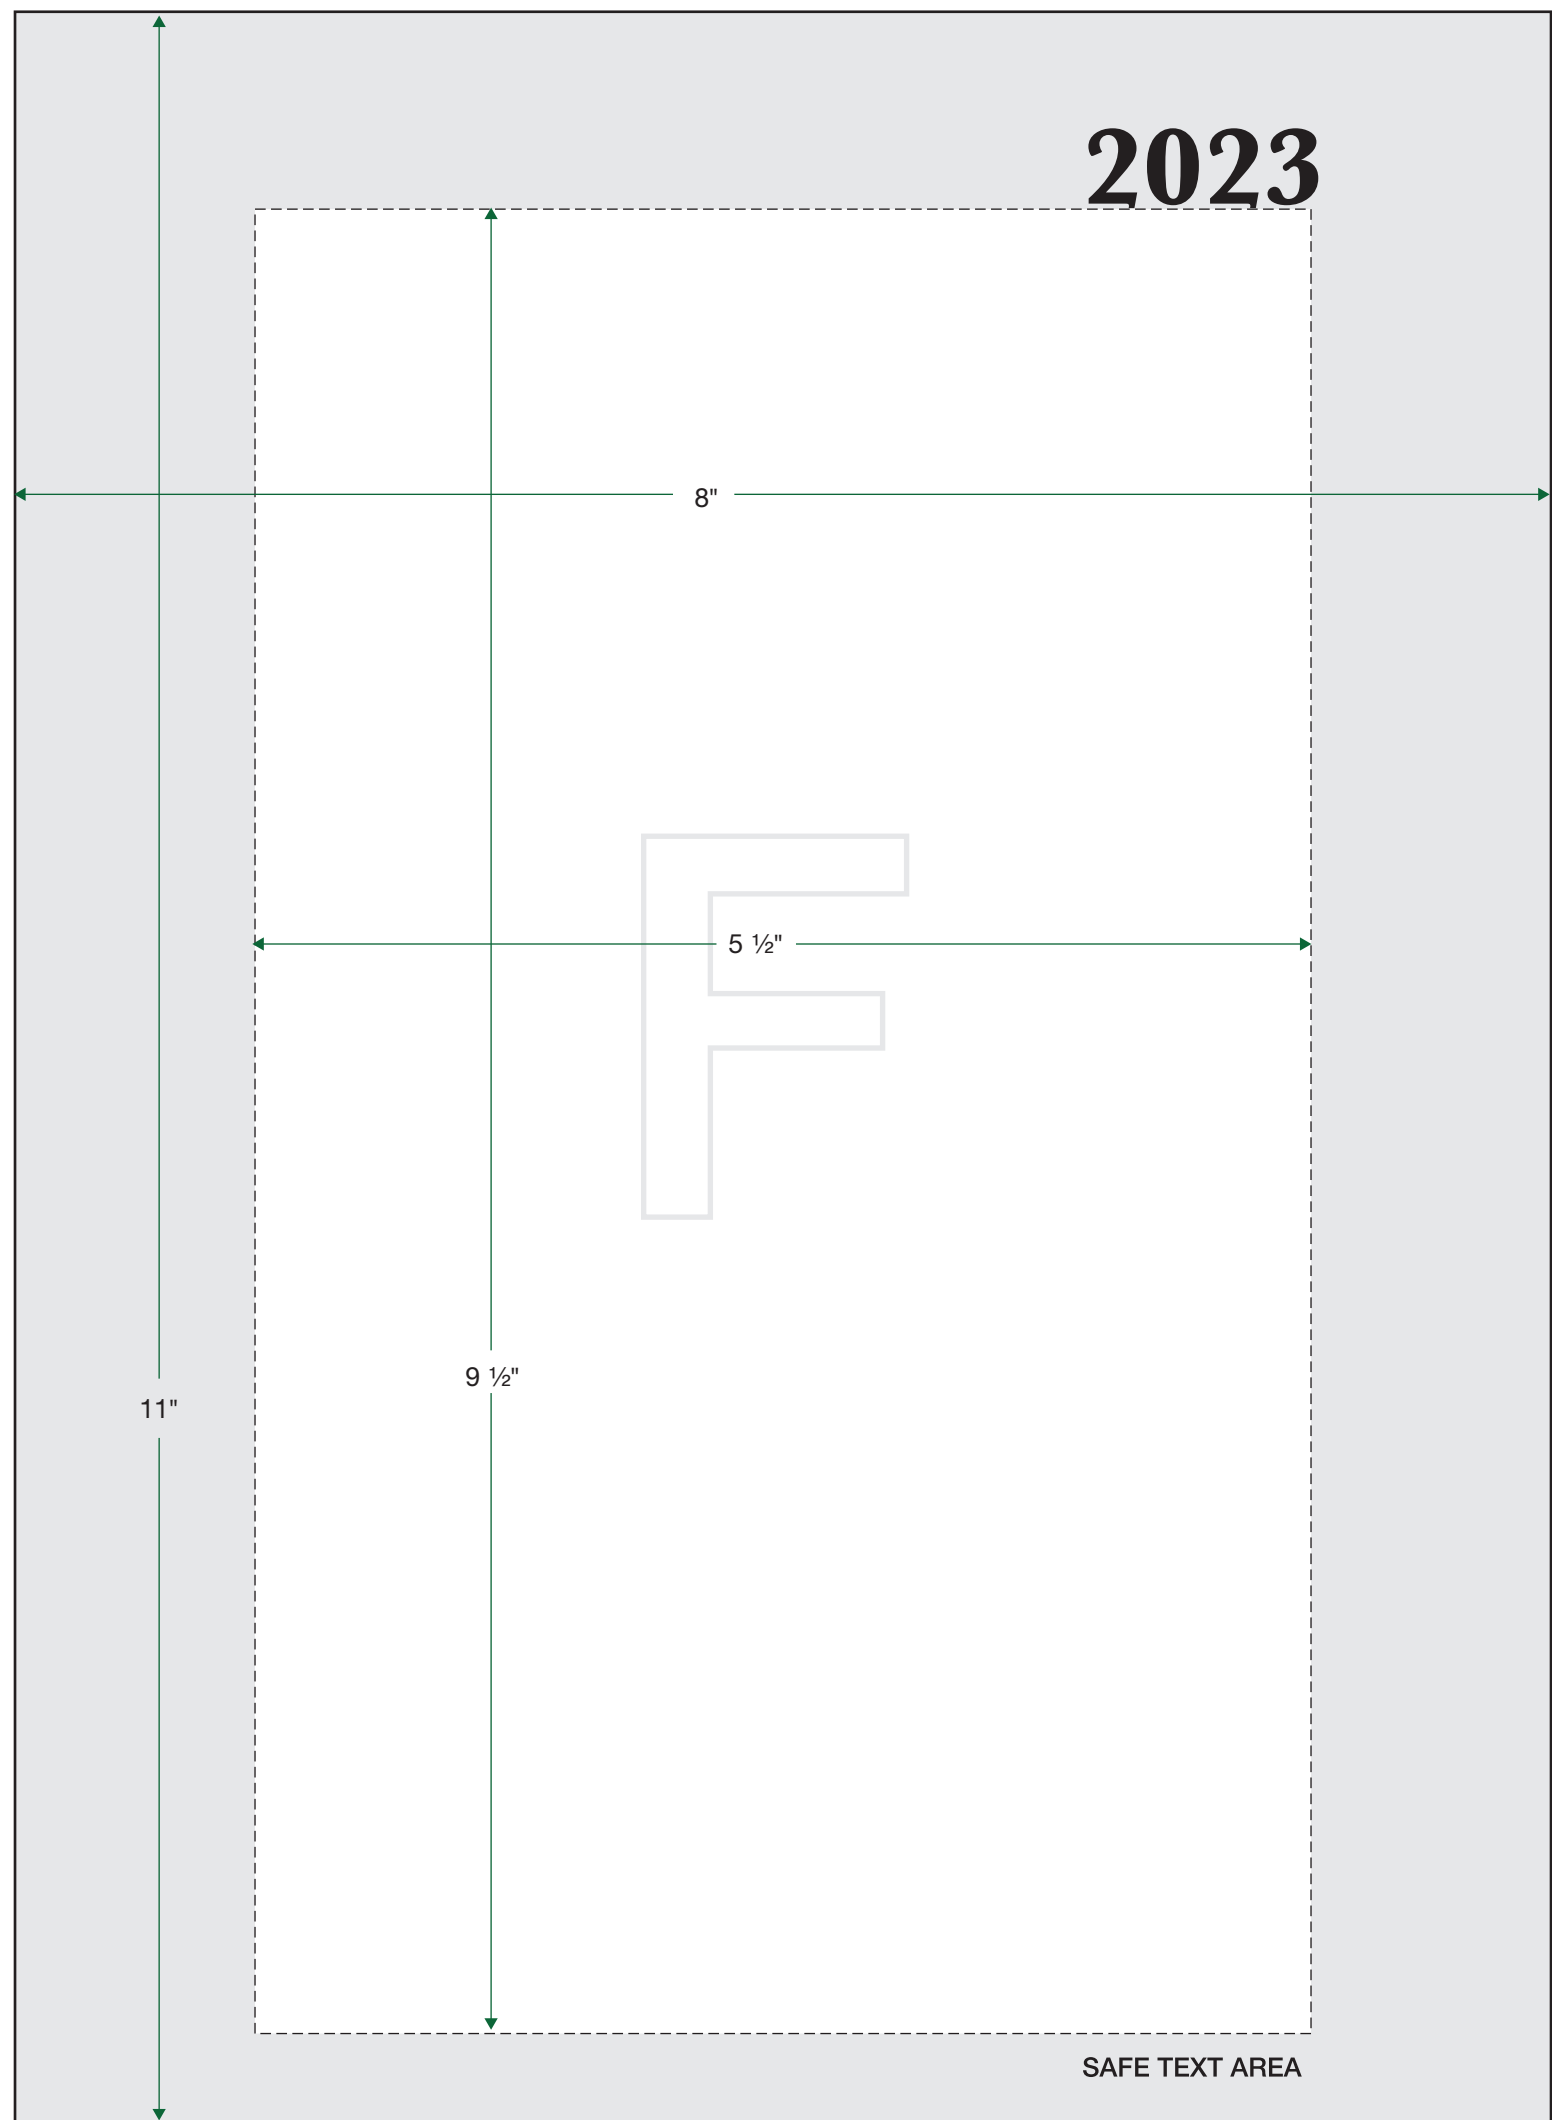

CBE514
DAILY PLANNER
(STAMPED)

Brownline®

 Blueline®